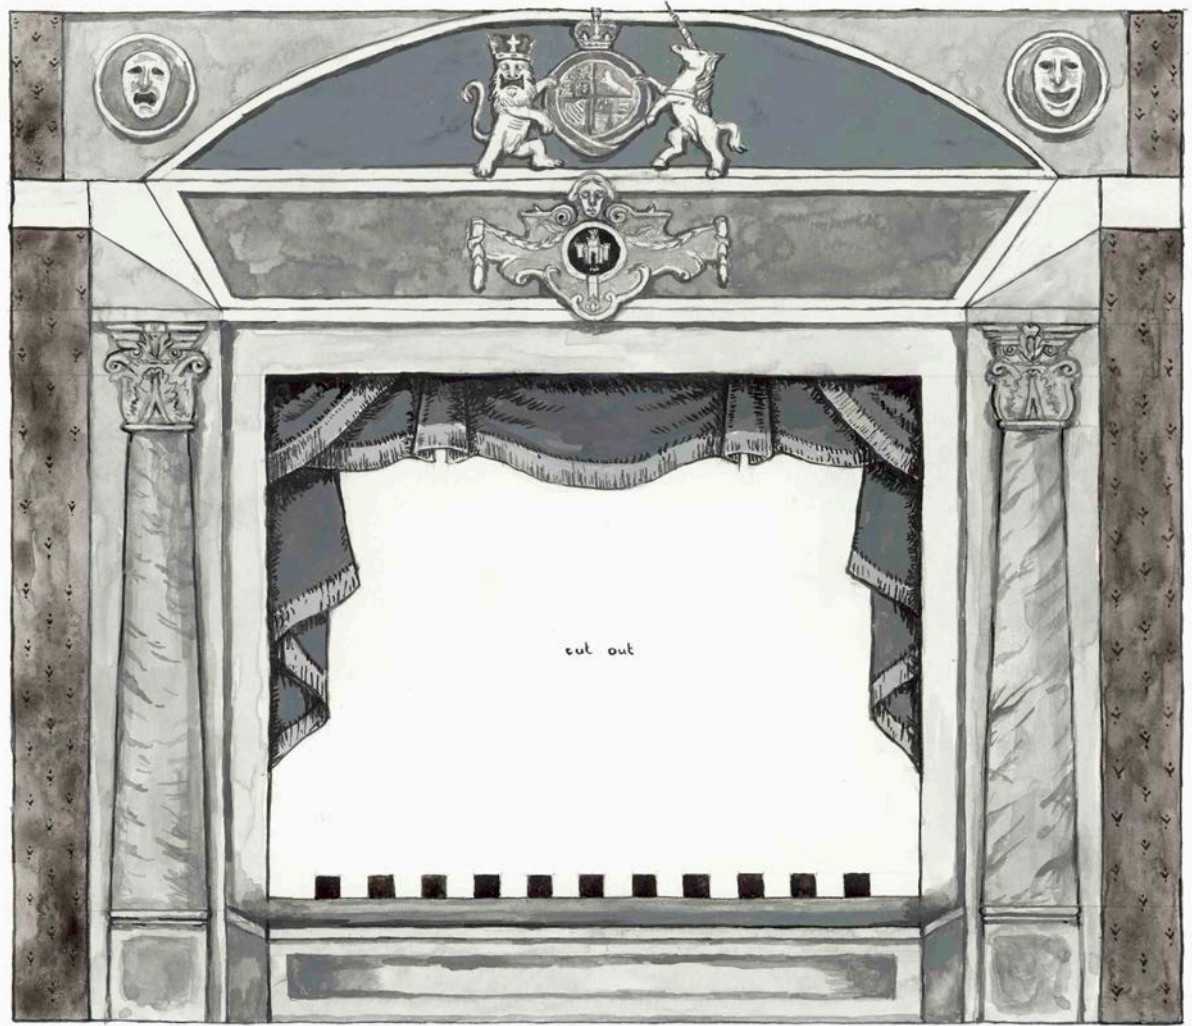

# EDITH HOLLER

*A Toy Theatre*

Plate 2 – Proscenium Arch; side supports; instructions

Plate 3 – stage floor and back wall

Plate 4 – three backdrops: Edith Holler’s Bedroom; Norwich above ground; Norwich undercroft

*Plate 5 – two sets of side tabs: trees in summer and winter; Norwich undercroft*

Plate 6 – sheet of characters:  
 1<sup>st</sup> Row - Boudicca; Black Shuck; Julian of Norwich; Edith Holler; a witch;  
 2<sup>nd</sup> Row - Aubrey Unthank; William Gostlin; Anne Colegate;  
 3<sup>d</sup> Row – Elsie Mardle; John Hawthorne; the Grey Lady; Sir Thomas Erpingham;  
 4<sup>th</sup> Row – Edith Holler as Margaret Utting; Margaret Utting as herself; Aubrey Unthkank in  
 distress