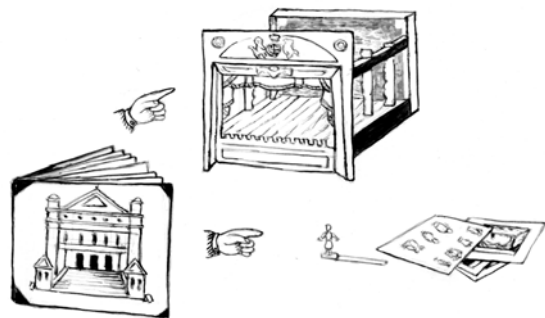

# EDITH HOLLER

*A Toy Theatre*

Plate 2 – Proscenium Arch; side supports; instructions

Plate 3 – stage floor and back wall

Plate 4 – three backdrops: Edith Holler’s Bedroom; Norwich above ground; Norwich undercroft

*Plate 5 – two sets of side tabs: trees in summer and winter; Norwich undercroft*

Plate 6 – sheet of characters:  
 1<sup>st</sup> Row - Boudicca; Black Shuck; Julian of Norwich; Edith Holler; a witch;  
 2<sup>nd</sup> Row - Aubrey Unthank; William Gostlin; Anne Colegate;  
 3<sup>d</sup> Row – Elsie Mardle; John Hawthorne; the Grey Lady; Sir Thomas Erpingham;  
 4<sup>th</sup> Row – Edith Holler as Margaret Utting; Margaret Utting as herself; Aubrey Unthkank in  
 distress